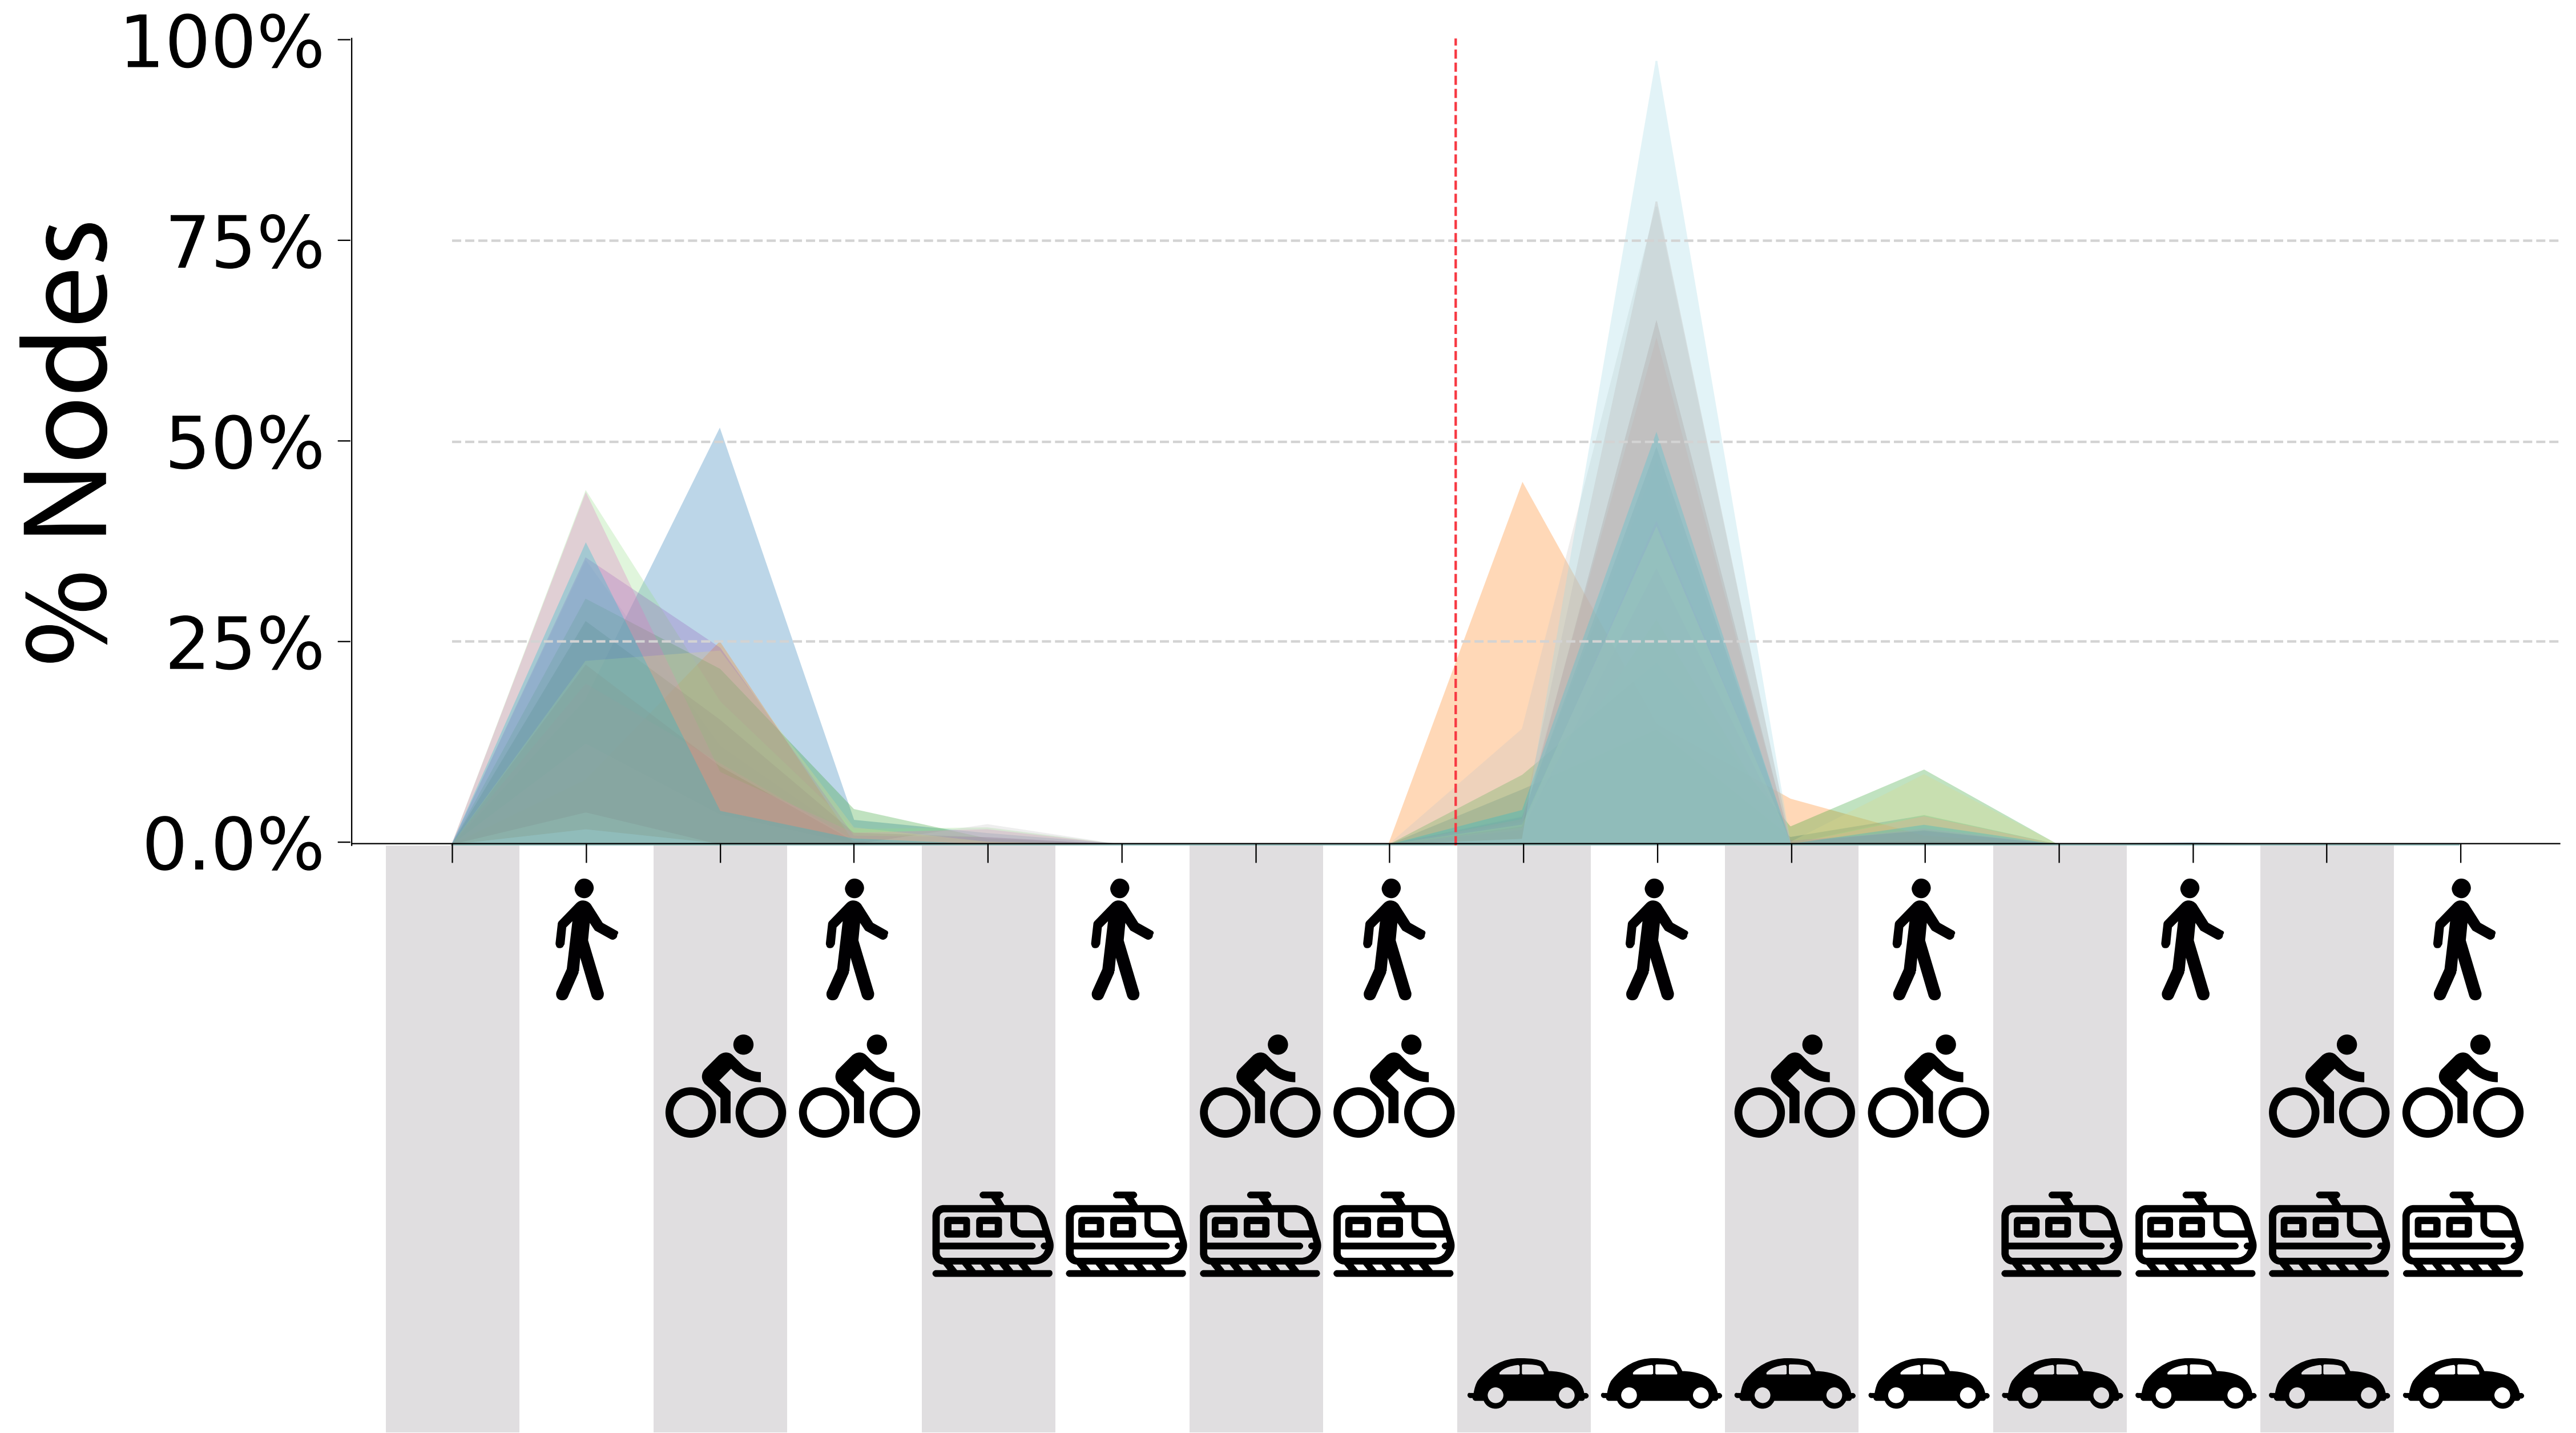

actual_status

Overlap Profile