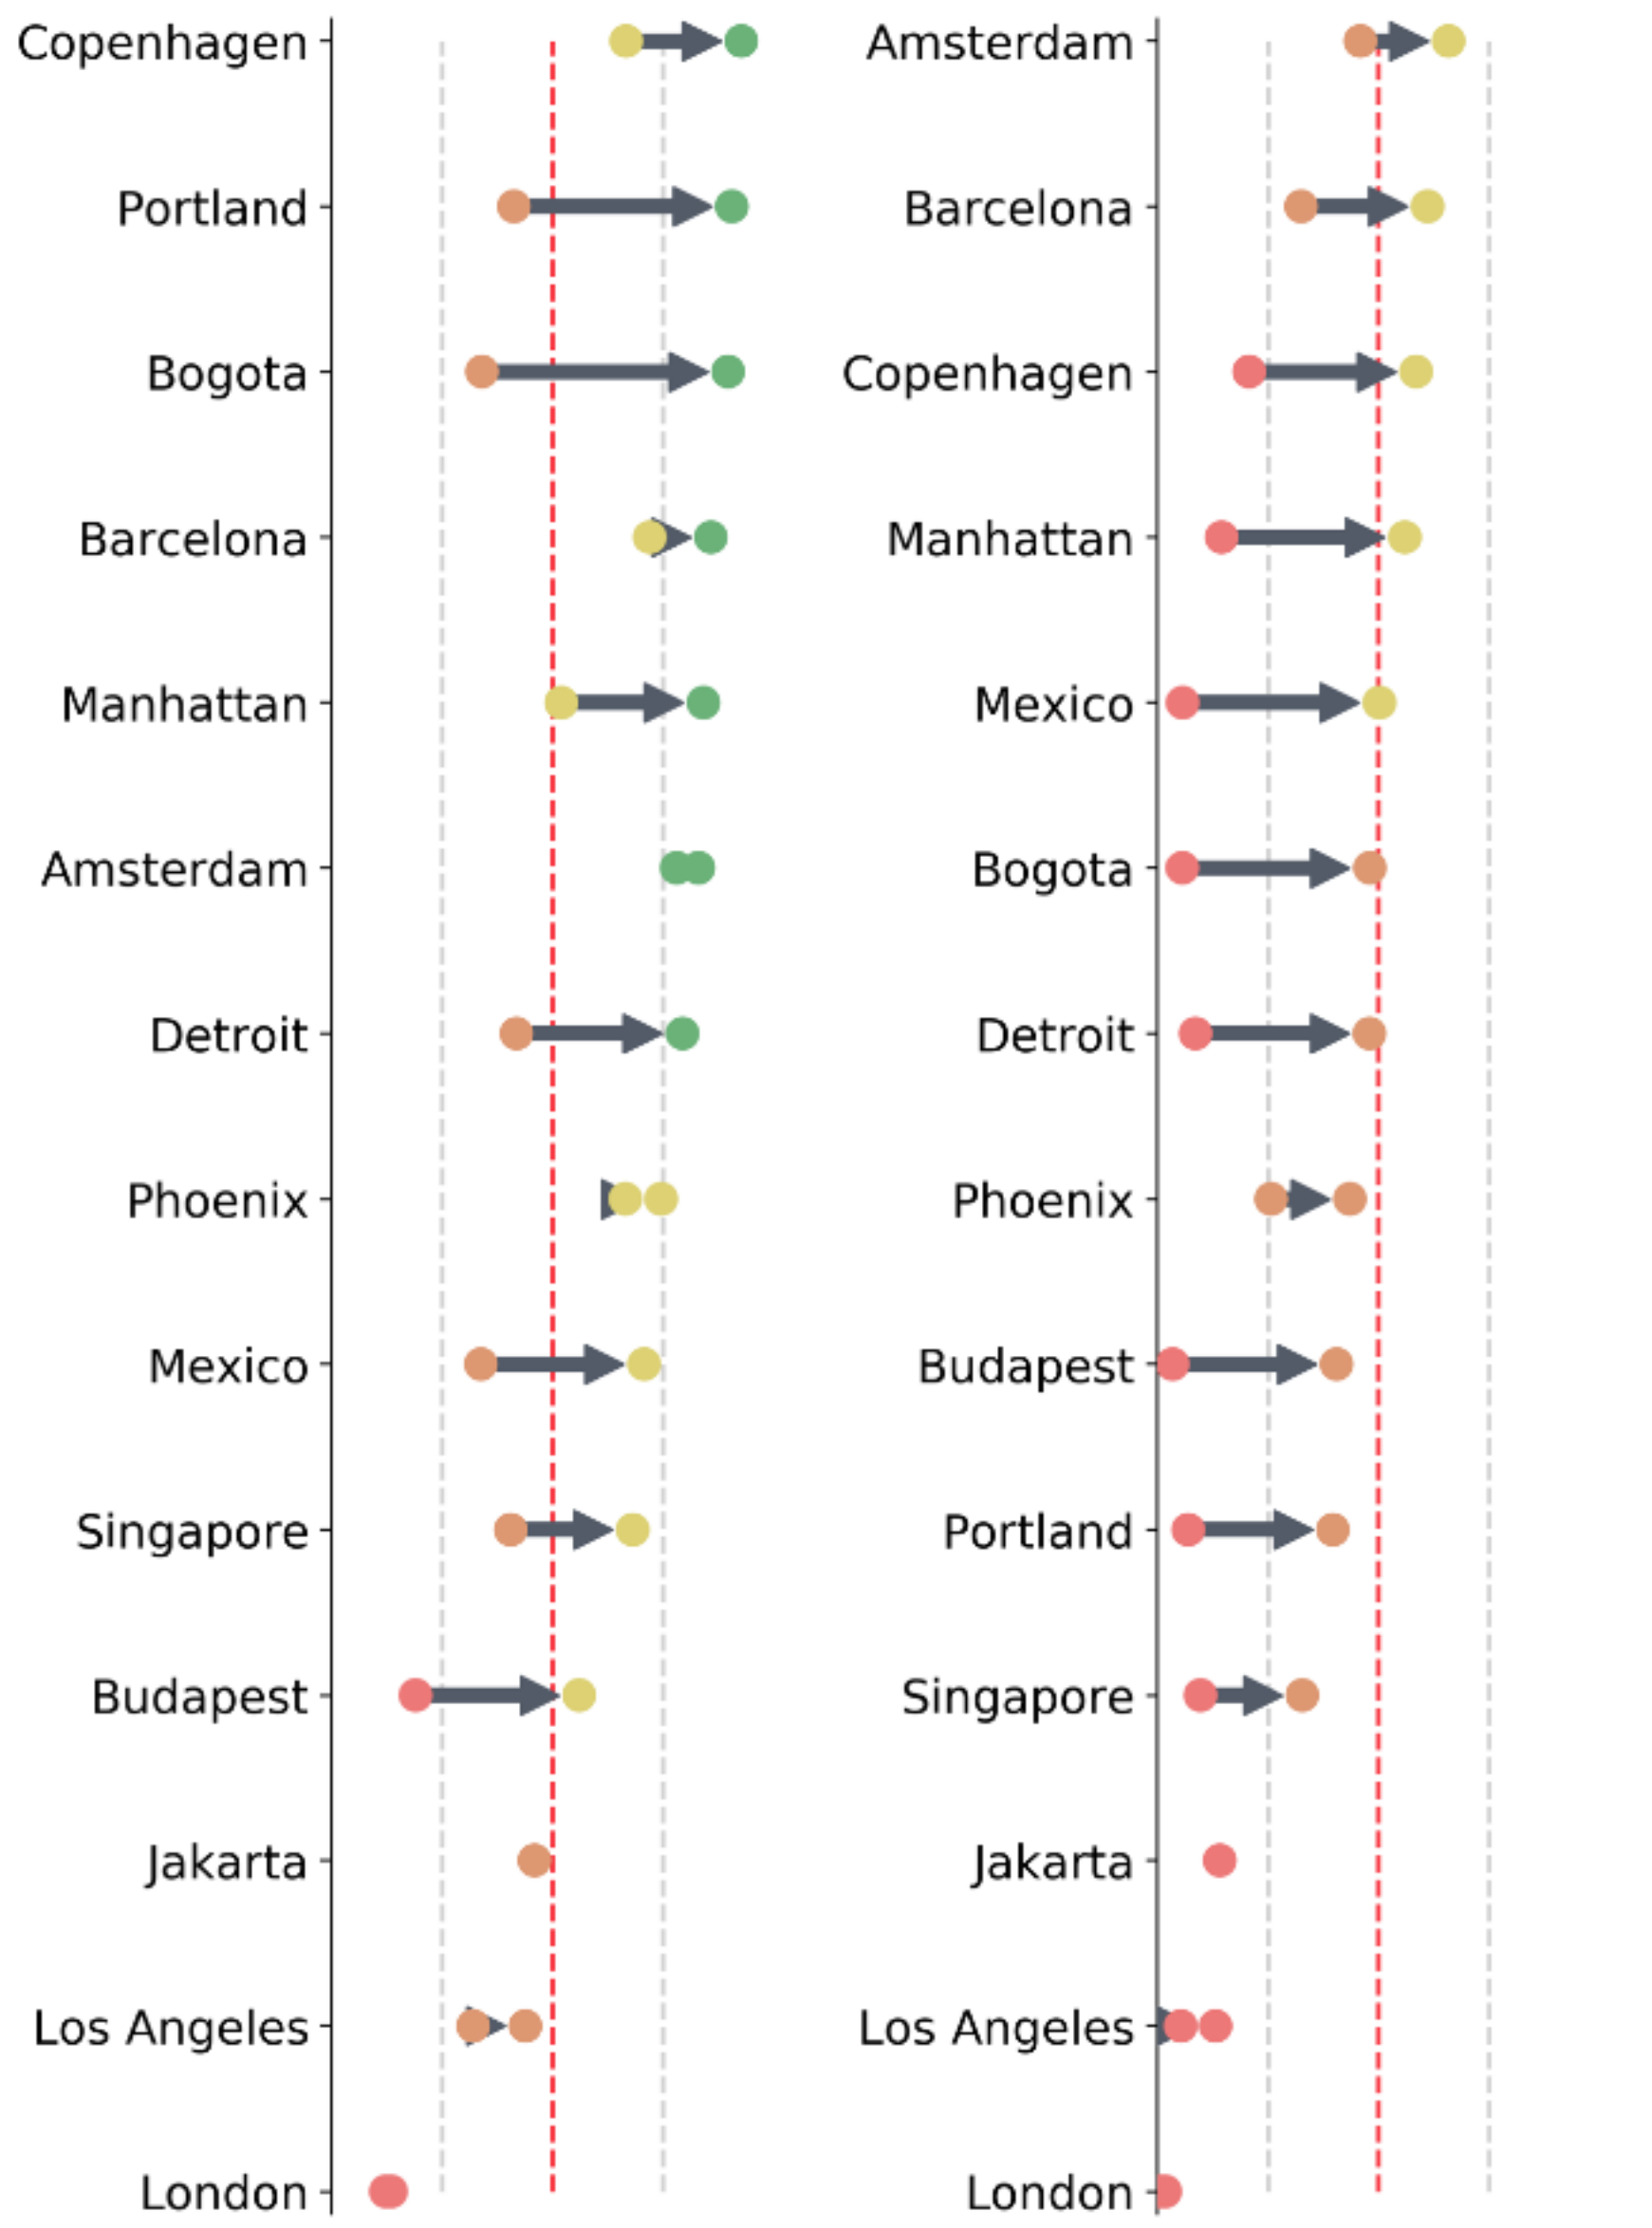

cities_improvement

5km investment

35km investment